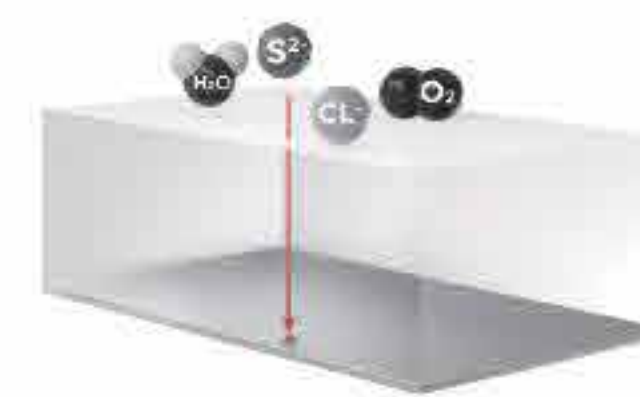

Ordinary Coating